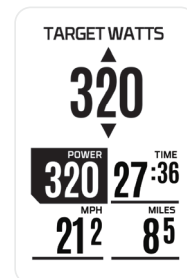

ELEMNT BOLT

gps bike computer

DESIGNED FOR PERFORMANCE.

CFD TESTED VS. THE COMPETITION

In a 40KM TT, a rider averaging 21 mph will be approximately 12.6 seconds faster than a rider using the leading competition.

CLIMB

Displays accurate climb data in real time, including grade and total distance climbed using an onboard barometric altimeter and GPS data.

TEXT AND PHONE NOTIFICATIONS

Receive call, text and email notifications mid-ride (or turn them off in 'Do not disturb mode'.)

TURN-BY-TURN

Get on-screen directions and scrolling LED turn directions for updated routes or use Take Me Anywhere feature that generate a cycling optimized route with turn-by-turn cues.

PLANNED WORKOUTS

LIVE TRACKING

Locate friends or other ELEMNT users with real-time location on map screen or share your location with friends by text or email.

KICKR CONTROL

Pairs with KICKR Smart Trainers to allow you to train in four different modes: Route simulation, ERG, Level or Passive to just record your workout controlled by another app.