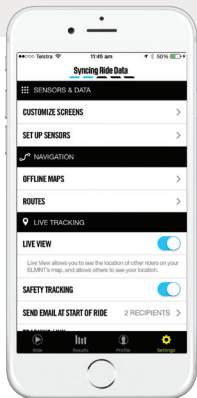

ELEMNT COMPANION APP

Use the simple interface of your smartphone via our free companion app to customize settings, configure workout pages and link sensors. Store your ride history and automatically sync workouts and automatically sync workouts to your favorite training apps.

QUICKLOOK LEDs

Quicklook LEDs provide a clear way to quickly monitor your power, heart rate, speed, turn-by-turn directions and other notifications.

PERFECT VIEW ZOOM

Easy access side buttons allow you to zoom in and out of curated data fields with just one touch.

CLIMB

Displays accurate climb data in real time, including grade and total distance climbed using an onboard barometric altimeter and GPS data.

TEXT AND PHONE NOTIFICATIONS

Receive call, text and email notifications mid-ride (or turn them off in 'Do not disturb mode'.)

TURN-BY-TURN

Get on-screen directions and scrolling LED turn directions for updated routes or use Take Me Anywhere feature that generate a cycling optimized route with turn-by-turn cues.

PLANNED WORKOUTS