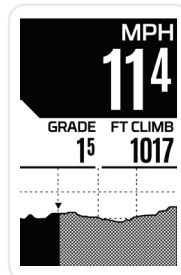

CLIMB

Displays accurate climb data in real time, including grade and total distance climbed using an onboard barometric altimeter and GPS data.