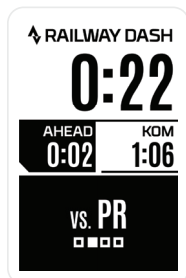

ELEMNT BOLT

gps bike computer

DESIGNED FOR PERFORMANCE.

CFD TESTED VS. THE COMPETITION

In a 40KM TT, a rider averaging 21 mph will be approximately 12.6 seconds faster than a rider using the leading competition.

QUICKLOOK LEDs

Quicklook LEDs provide a clear way to quickly monitor your power, heart rate, speed, turn-by-turn directions and other notifications.

PERFECT VIEW ZOOM

Easy access side buttons allow you to zoom in and out of curated data fields with just one touch.

CLIMB

Displays accurate climb data in real time, including grade and total distance climbed using an onboard barometric altimeter and GPS data.

TEXT AND PHONE NOTIFICATIONS

Receive call, text and email notifications mid-ride (or turn them off in 'Do not disturb mode'.)

STRAVA LIVE SEGMENTS

Integrates with Strava Live Segments to alert you before the segment begins, display progress status for your goal and give a unique Final Push when you are close to hitting a PR or taking that KOM!