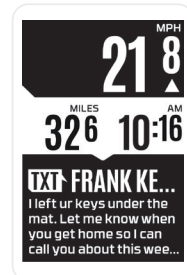

ELEMNT BOLT

gps bike computer

DESIGNED FOR PERFORMANCE.

CFD TESTED VS. THE COMPETITION

In a 40KM TT, a rider averaging 21 mph will be approximately 12.6 seconds faster than a rider using the leading competition.

QUICKLOOK LEDs

Quicklook LEDs provide a clear way to quickly monitor your power, heart rate, speed, turn-by-turn directions and other notifications.

PERFECT VIEW ZOOM

Easy access side buttons allow you to zoom in and out of curated data fields with just one touch.

CLIMB

Displays accurate climb data in real time, including grade and total distance climbed using an onboard barometric altimeter and GPS data.

TEXT AND PHONE NOTIFICATIONS

Receive call, text and email notifications mid-ride (or turn them off in 'Do not disturb mode'.)

STRAVA LIVE SEGMENTS

Integrates with Strava Live Segments to alert you before the segment begins, display progress status for your goal and give a unique Final Push when you are close to hitting a PR or taking that KOM!