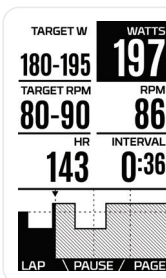

PLANNED WORKOUTS

TrainingPeaks and Today's Plan workouts automatically sync to your ELEMNT and send notifications at each interval. Comes pre-loaded with three Team INEOS structured workouts and two FTP tests. Works on the road or controls your smart trainer.